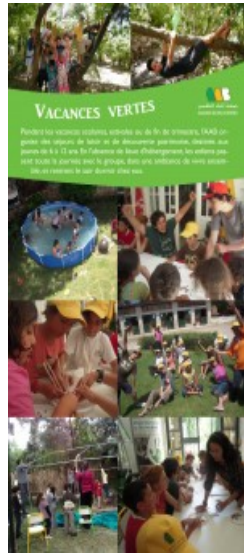

Address

Les Amis du Belvédère

BP 349

1002 Le Belvédère –
Tunis

Tél : 216 20 555 838

Contact

Emna Charfi

charfi_emna@yahoo.fr